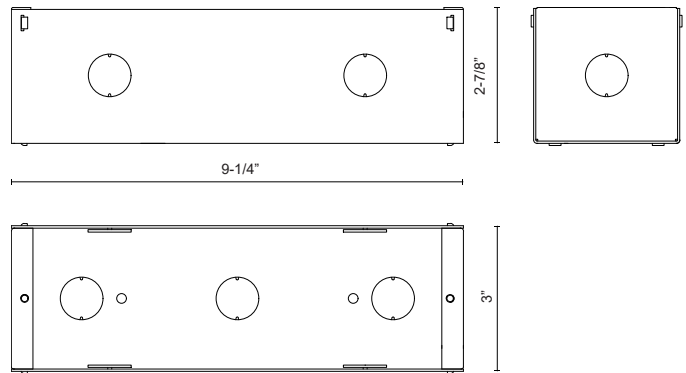

**NEWPORT
ER72410-MBOX
STEP LIGHTS**

PROJECT

DESCRIPTION

Dry location back box compatible with the ER72410.

SPECIFICATION DETAILS

Fixture Dimensions	W9-1/4" x H3" x E2-7/8"
Location	Dry
Mounting Style	Wall Mount
Material	Galvanized Steel

* For custom options, consult factory for details.

* For warranty information, please visit www.kuzcolighting.com/warranty

KUZCO

CANADA: 19054 28TH AVENUE - SURREY, BC V3Z 6M3
USA: 3035 E. LONE MOUNTAIN ROAD - LAS VEGAS, NV 89081

WWW.KUZCOLIGHTING.COM

© 2024 KUZCO LIGHTING. ALL RIGHTS RESERVED.

COMMENT